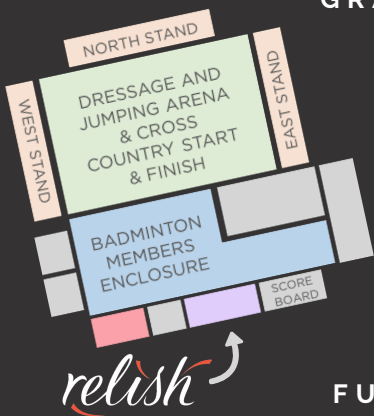

LIVE MUSIC

FRIDAY 10TH MAY
SATURDAY 11TH MAY

relish

ESTD 1878
THATCHERS
WHAT CIDER'S SUPPOSED TO TASTE LIKE

CHAMPAGNE
POL ROGER

20% OFF
FIRST
DRINK*
THURS 9TH ONLY
WITH THIS FLYER

*BEER & SOFTS
DRINKS ONLY

BADMINTON *Café*